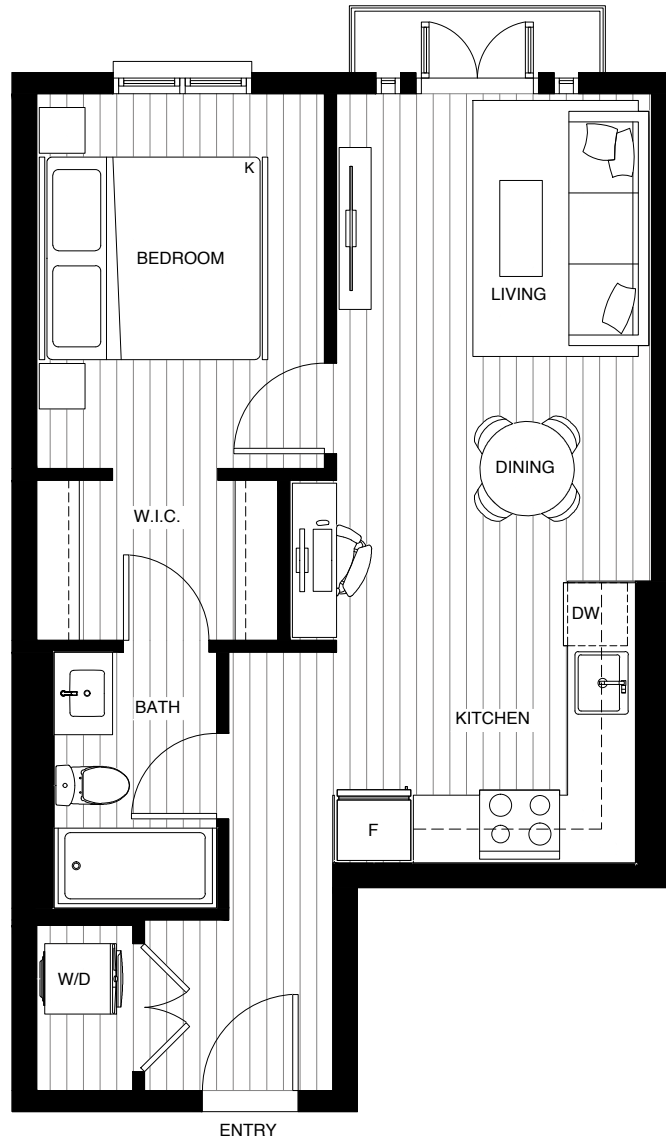

1 BED, 1 BATH

Interior: 560 – 566 Sq Ft

Exterior: 15 Sq Ft

Total: 575 – 581 Sq Ft

LEVEL 3, 4, 5